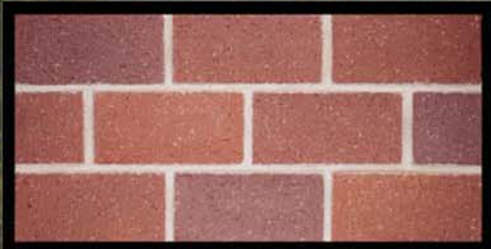

653   INCA

Summit Brick & Tile Co. pavers offer a unique look designed to compliment all of the brick colors that we offer. Our pavers are durable, aesthetic, pro-environment and easy to install.

We here at Summit would like to thank you for choosing us. We greatly appreciate your business and look forward to your call.

Please visit our website at www.summitbrick.com