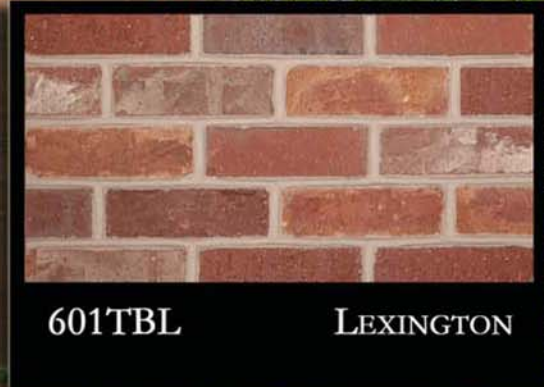

601TBL

LEXINGTON