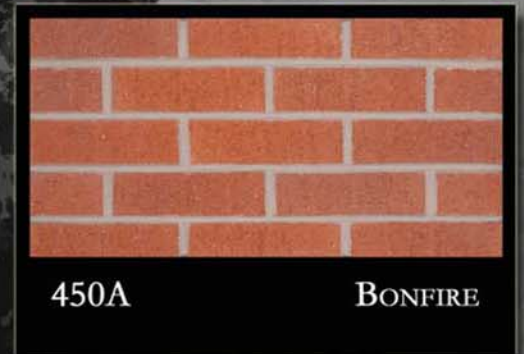

450A BONFIRE