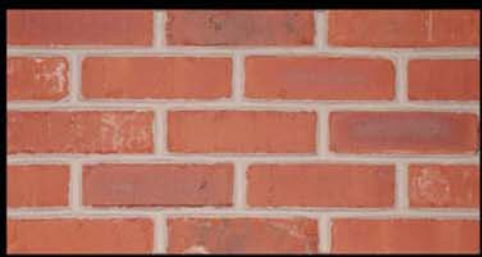

Old Towne Series...

4107TBL

OLD ASPEN

NEW COLOR!