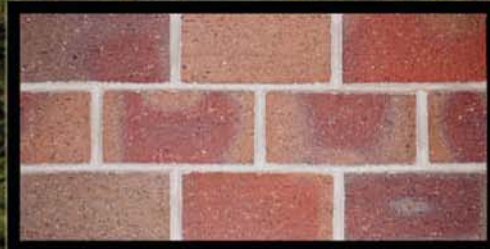

This palette illustrates many, but not all, of the gorgeous colors that Summit offers. The long lasting beauty of our clay reflects nature's elegant variations.

Light intensity, shadow, viewing angle and even mortar color can create subtle variations between the photographs and the actual brick.

656 ACADEMY

751C MISTY

853DDE FLINT

Summit Brick & Tile Co. pavers offer a unique look designed to compliment all of the brick colors that we offer. Our pavers are durable, aesthetic, pro-environment and easy to install.