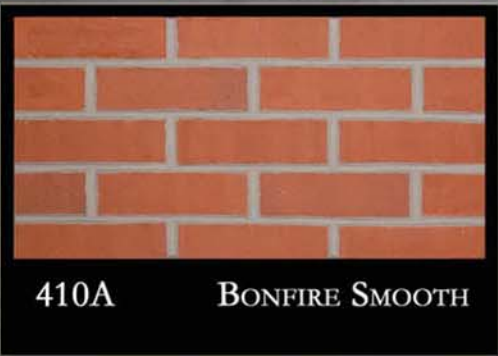

SIMPLY INSPIRING...

THE
ARTWORK
OF
BRICK

DAKOTA

NEW COLOR!

379GP CHERRY BLOOM

386WP ROSEMOUNT

NEW COLOR!

AUTUMN ASH

This palette illustrates many, but not all, of the gorgeous colors that Summit offers. The long lasting beauty of our clay reflects nature's elegant variations.

Light intensity, shadow, viewing angle and even mortar color can create subtle variations between the photographs and the actual brick.