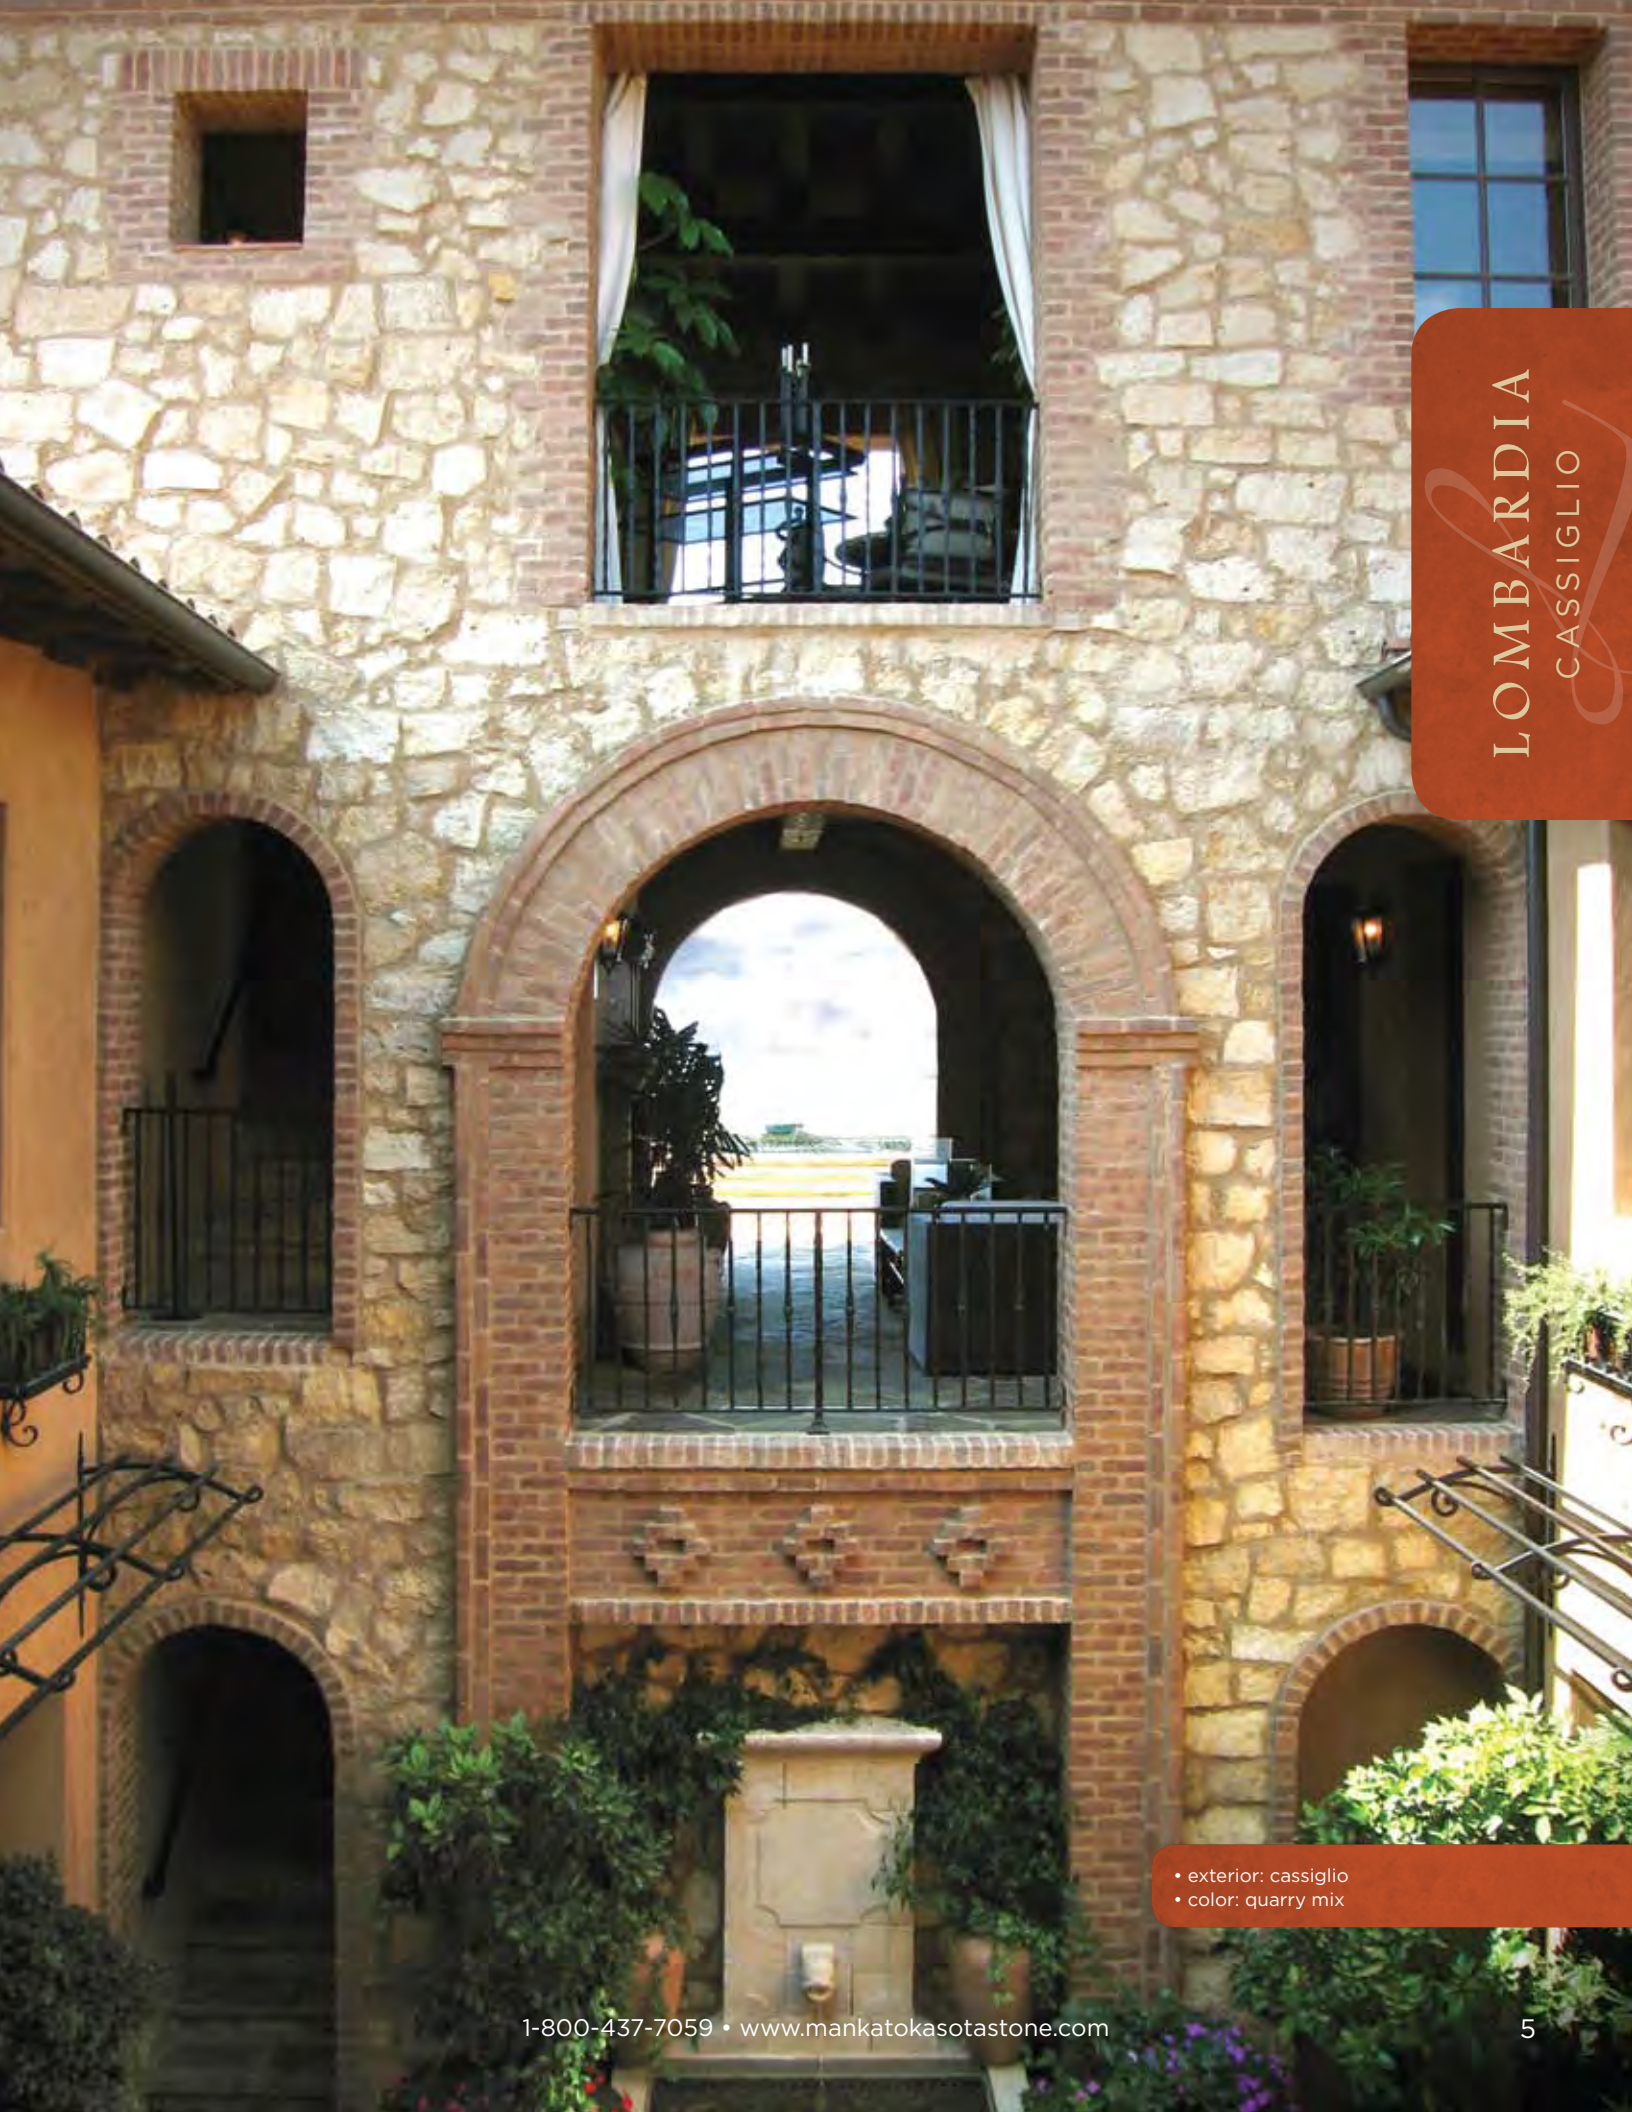

LOMBARDIA
CASSIGLIO

- exterior: cassiglio
- color: quarry mix