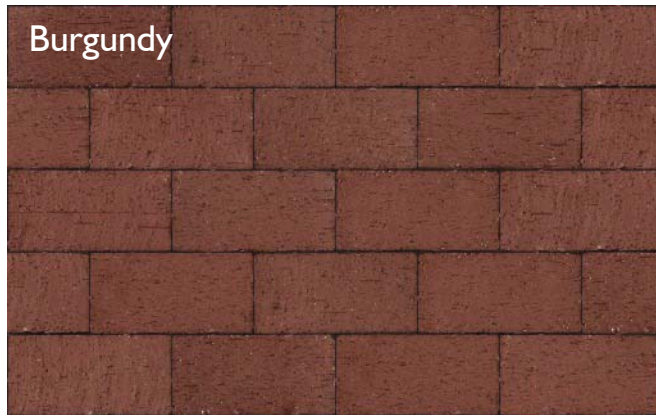

# BORAL<sup>®</sup> PAVERS

BUILD WITH BORAL<sup>®</sup>

The beauty of  
Boral® Pavers  
endures, season  
after season  
and year after  
year.

Because Boral Pavers are all natural clay – with colors ranging from deep brown and burgundy to light tan and grey – the color will never, ever fade.

Choose a straight or beveled edge style to compliment formal or contemporary designs, or use the beautiful Antique Pavers® line for informal gardens spaces.

The plans you  
make  
should last forever.

When you take the time to plan a garden walk, patio or stately drive, choose products that will be as beautiful 100 years from now as they are today. At Boral®, we put our Transferable Residential Limited Warranty behind every paver. You're protected as long as you own your home. And the Boral limited warranty also enhances the resale value – because you can pass the warranty along to the next owner.

Pavers are 4" wide by 8" long, with a thickness of 2 1/4". Straight edge pavers can be ordered in modular sizes.

This literature is intended to generally show the color range of the featured product. Using print, photography and a limited number of bricks, it is impossible to show all colors, percentage of colors, texture and the harmless imperfections that may be contained in thousands of brick. Brick from different production runs may vary slightly in color range and texture. For more information, contact your Boral Bricks showroom or call 1-800-5BORAL5.